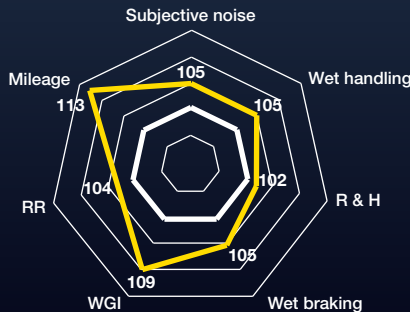

AVAILABLE SIZE

165/60R13 73H	195/70R14 91H
175/70R13 82H	175/50R15 75H
165/55R14 72H	175/65R15 84H
165/60R14 79H	205/65R16 95V
175/65R14 82H	
185/60R14 82H	
185/65R14 86H	
185/70R14 88H	

Assurance Duraplus

Assurance Duraplus 2

* Test on size 185/65R14. Mileage testing result based on average of the following 3 sizes done on Thailand road: 155/80R13, 185/65R14, and 205/55R16